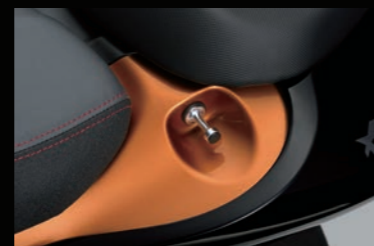

Luggage hook 46300-10810-000
It is convenient equipment to hook the strings for the touring riding.